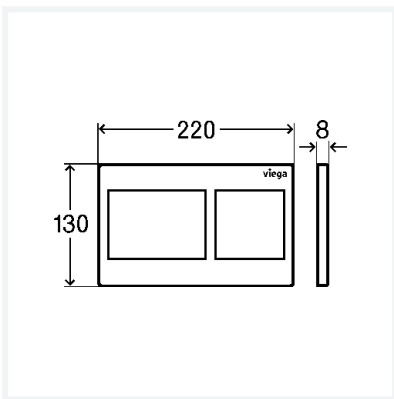

## Properties

Cover plate	chrome matt plastic
Actuator	chrome matt plastic
Weight	189 g
Volume	2072 cm <sup>3</sup>